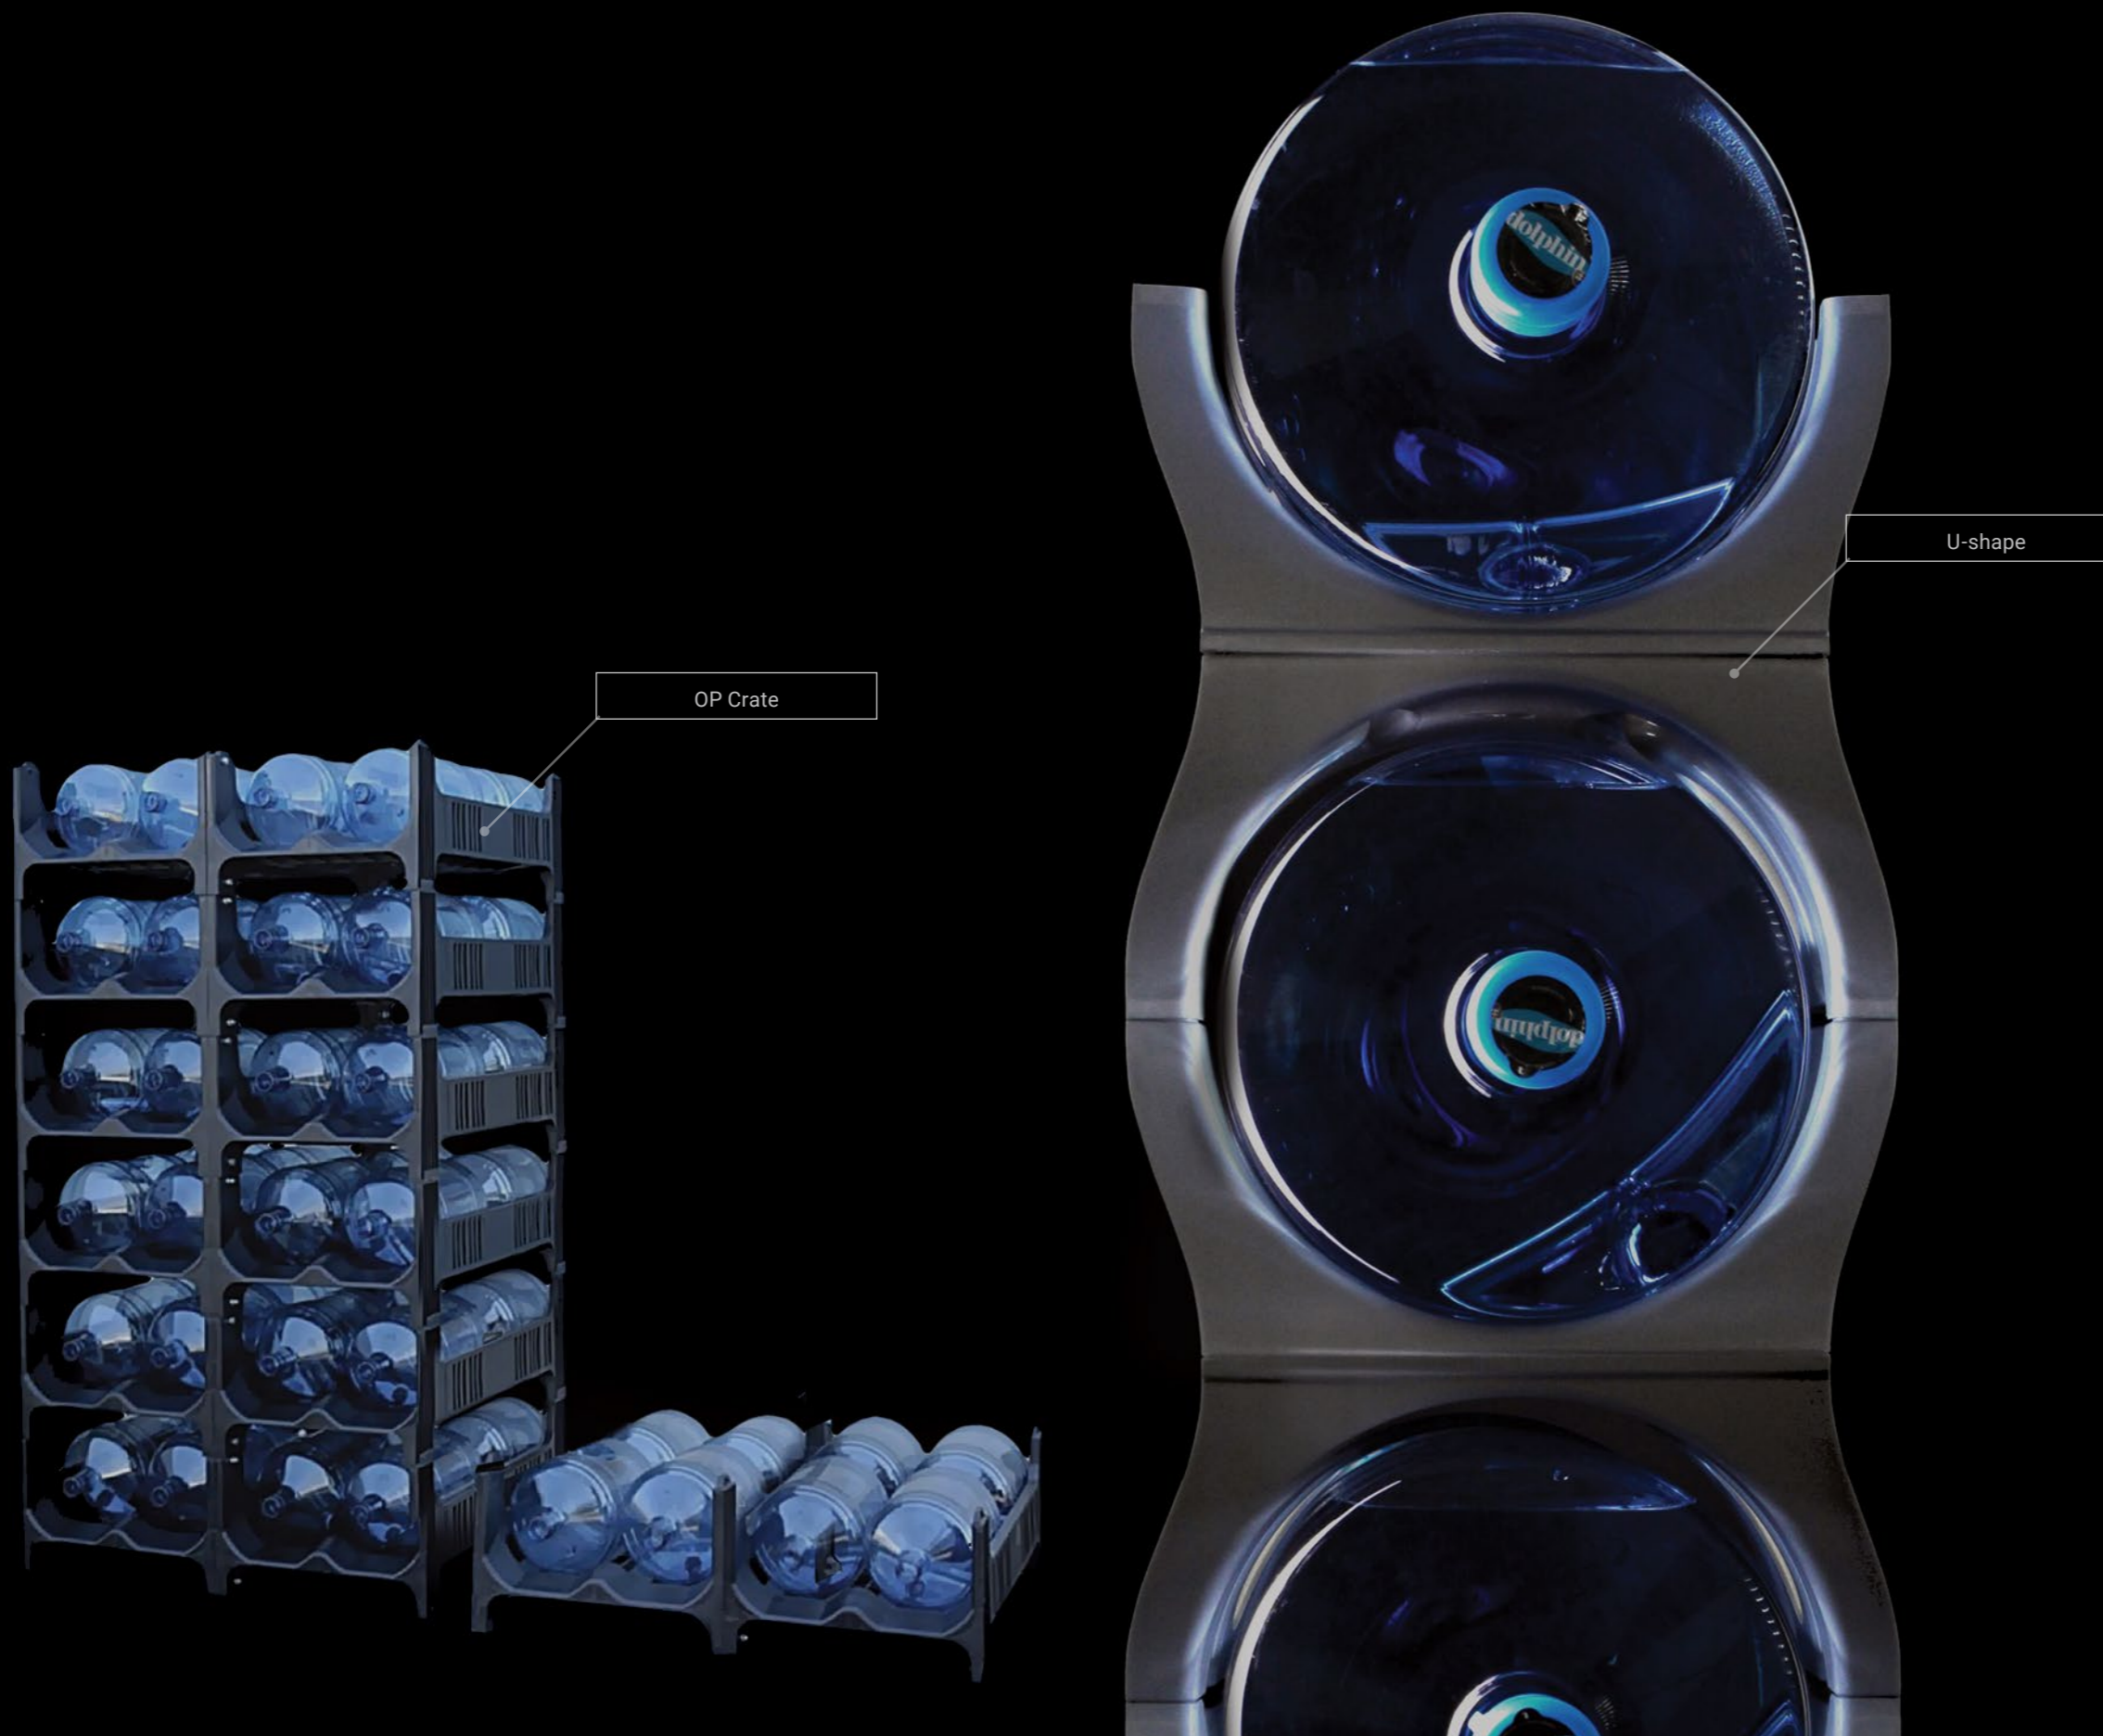

Úložné riešenia

Polica na fľaše

U-shape

Predaj	kód	cena za ks
U-shape / 1 diel	CF11A42	7,61 €
na 3 fľaše / 5 dielov		38,05 €
na 4 fľaše / 7 dielov		53,27 €
na 5 fliaš / 9 dielov		68,49 €

Prenájom	kód	cena za ks / mes.
U-shape / 1 diel	CF11A42	0,42 €
na 3 fľaše / 5 dielov		2,10 €
na 4 fľaše / 7 dielov		2,94 €
na 5 fliaš / 9 dielov		3,78 €

Polica na fľaše

OP crate

Predaj	kód	cena za ks
na 8 fliaš / 1 diel	CY10A42	90,36 €

Prenájom	kód	cena za ks / mes.
na 8 fliaš / 1 diel	CY10A42	4,97 €
na 16 fliaš / 2 diely		9,58 €
na 32 fliaš / 4 diely		19,16 €

Všetky ceny sú uvedené bez DPH.